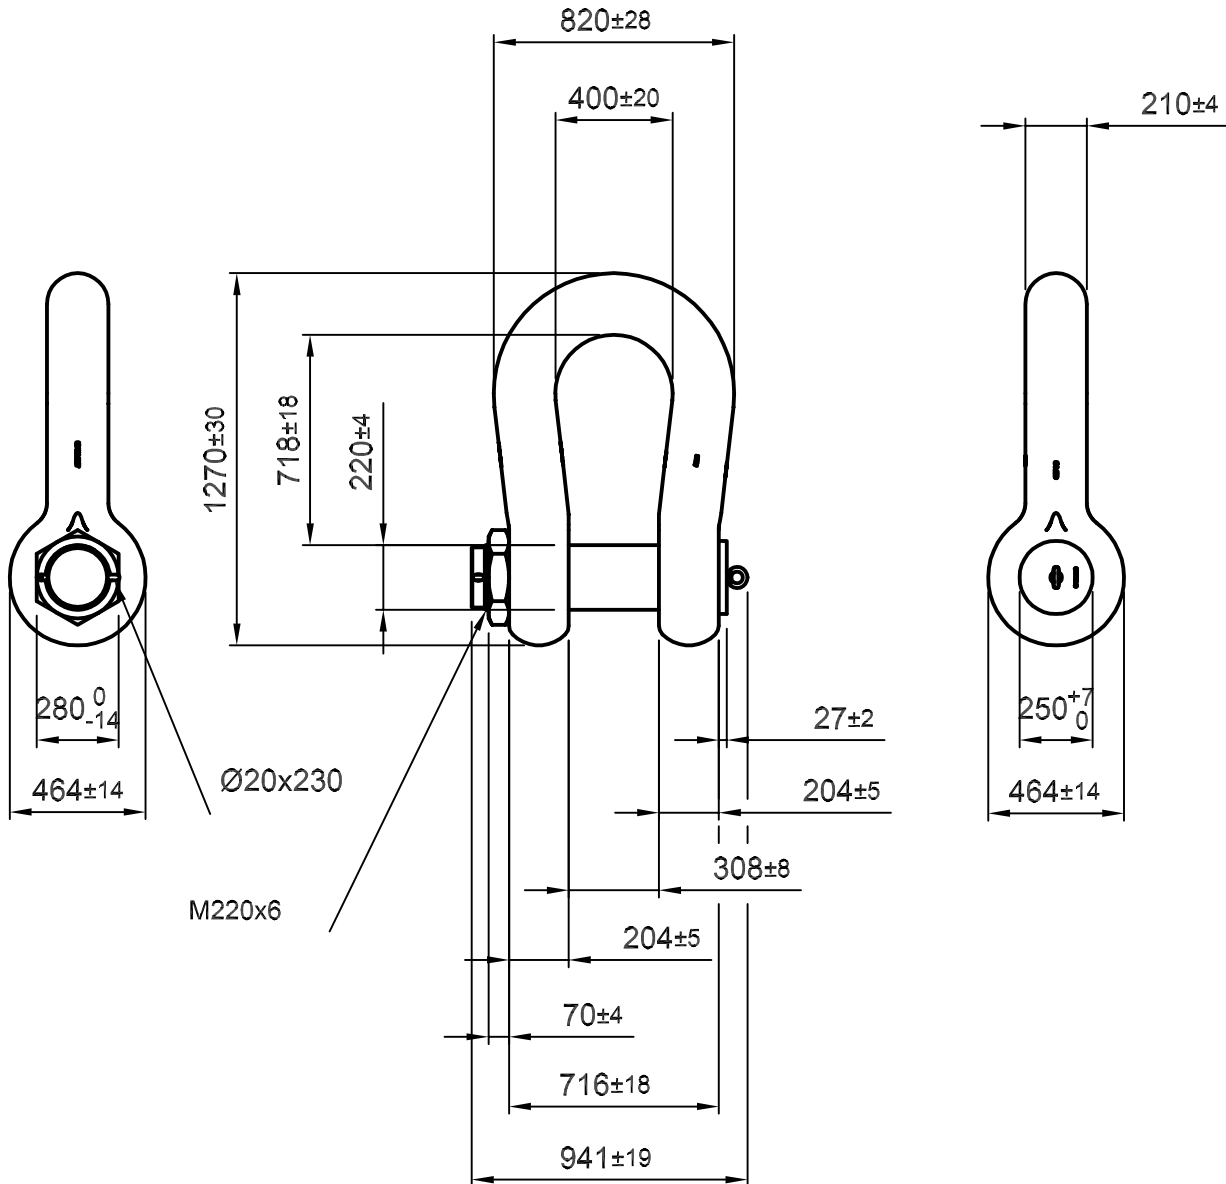

# Green Pin® Heavy Duty Shackles

Group : P-6036

Part : HDGPHM0800

WLL : 800 t

We reserve the right to make amendments on specifications in this drawing without prior notification.

Rev.	Description	Date	Drawn
0	First Issue	18-11-09	H.T.

P.O. Box 57, 3360 AB Sliedrecht  
(The Netherlands)  
Industrieweg 6, 3361 HJ Sliedrecht  
Tel. 0184-413300 Fax. 0184-413101

Title **Green Pin® Heavy Duty Shackles**  
**bow shackles with safety bolt**

Remark  
P-6036  
HDGPHM0800

Format	A4	
Scale	1:25	
Drawing number	5234	Rev.
		0