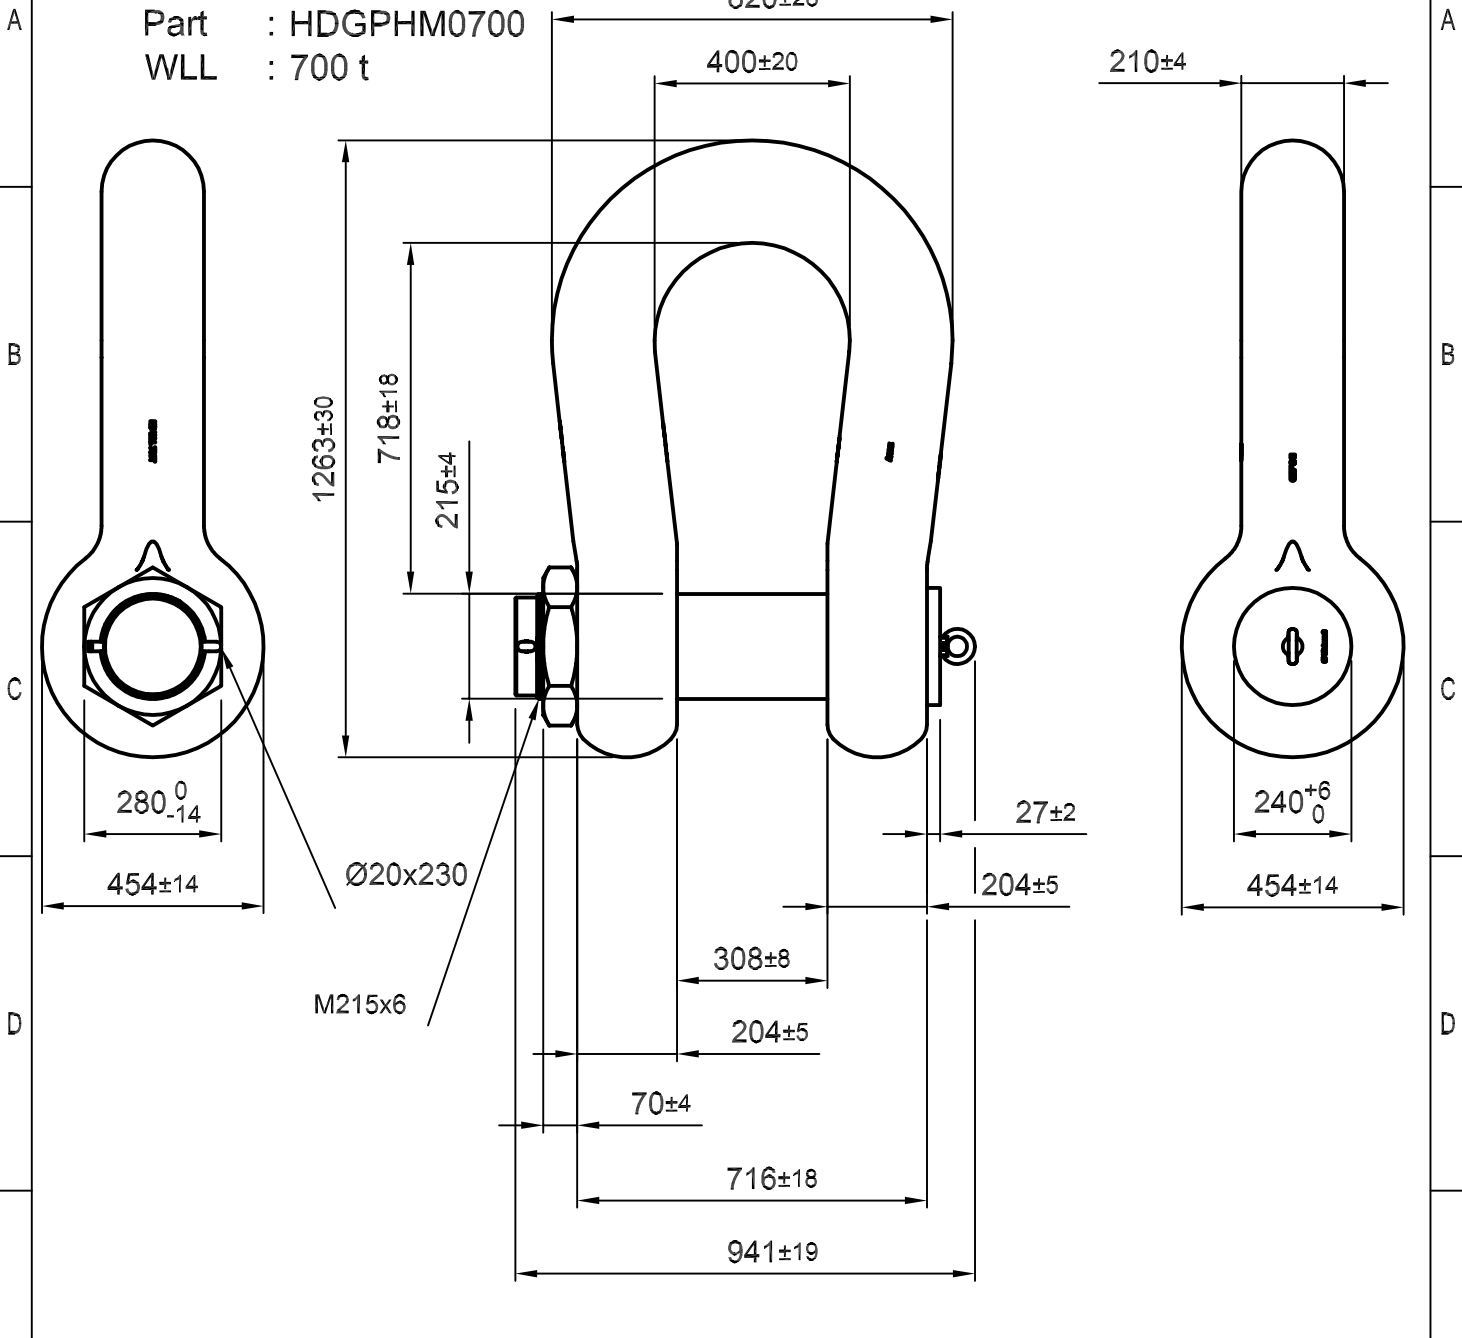

Green Pin® Heavy Duty Shackles

Group : P-6036

Part : HDGPHM0700

WLL : 700 t

We reserve the right to make amendments on specifications in this drawing without prior notification.

Rev.	Description	Date	Drawn
0	First Issue	18-11-09	H.T.

Title Green Pin® Heavy Duty Shackles
 bow shackles with safety bolt

Remark
 P-6036
 HDGPHM0700

Format	A4	
Scale	1:15	
Drawing number	5233	Rev.
		0