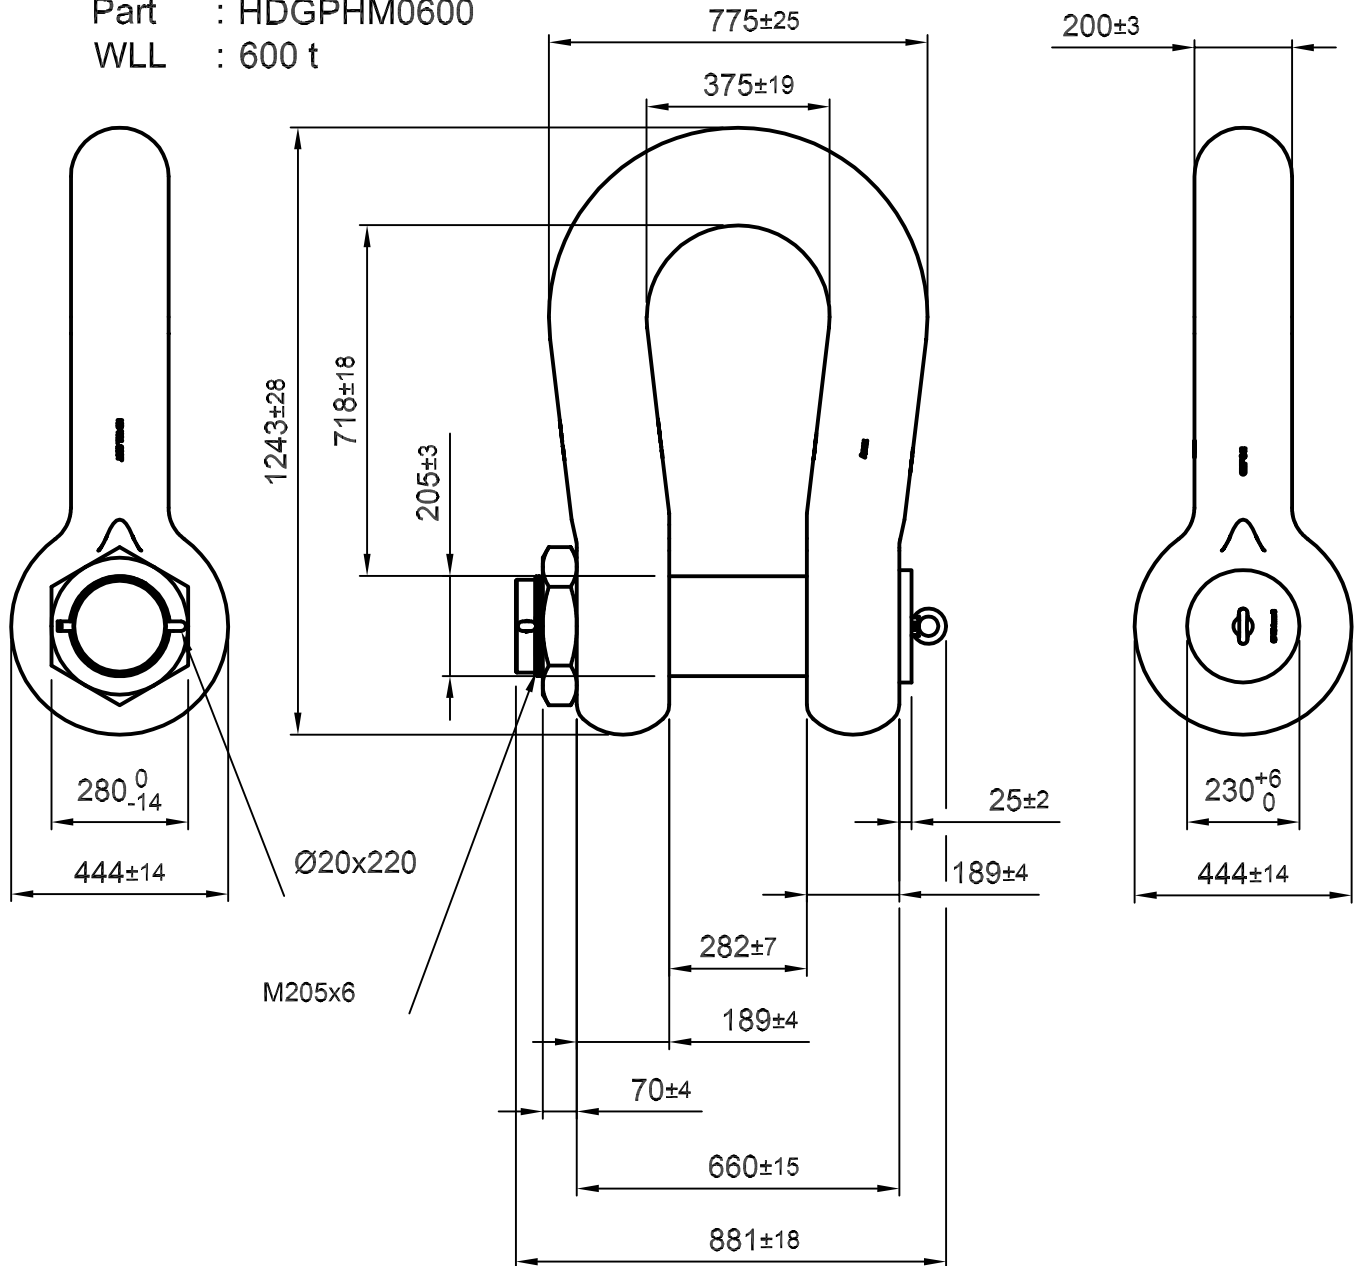

Green Pin® Heavy Duty Shackles

Group : P-6036

Part : HDGPHM0600

WLL : 600 t

A

B

C

D

E

A

B

C

D

E

We reserve the right to make amendments on specifications in this drawing without prior notification.

Rev.	Description	Date	Drawn
0	First Issue	18-11-09	H.T.

Copyright by Van Beest B.V. moreover this document is the property of Van Beest B.V. This document or any part of it may neither be made known, copied or multiplied, nor used for any purpose other than that for which it is specifically furnished, without the prior written consent of Van Beest B.V.