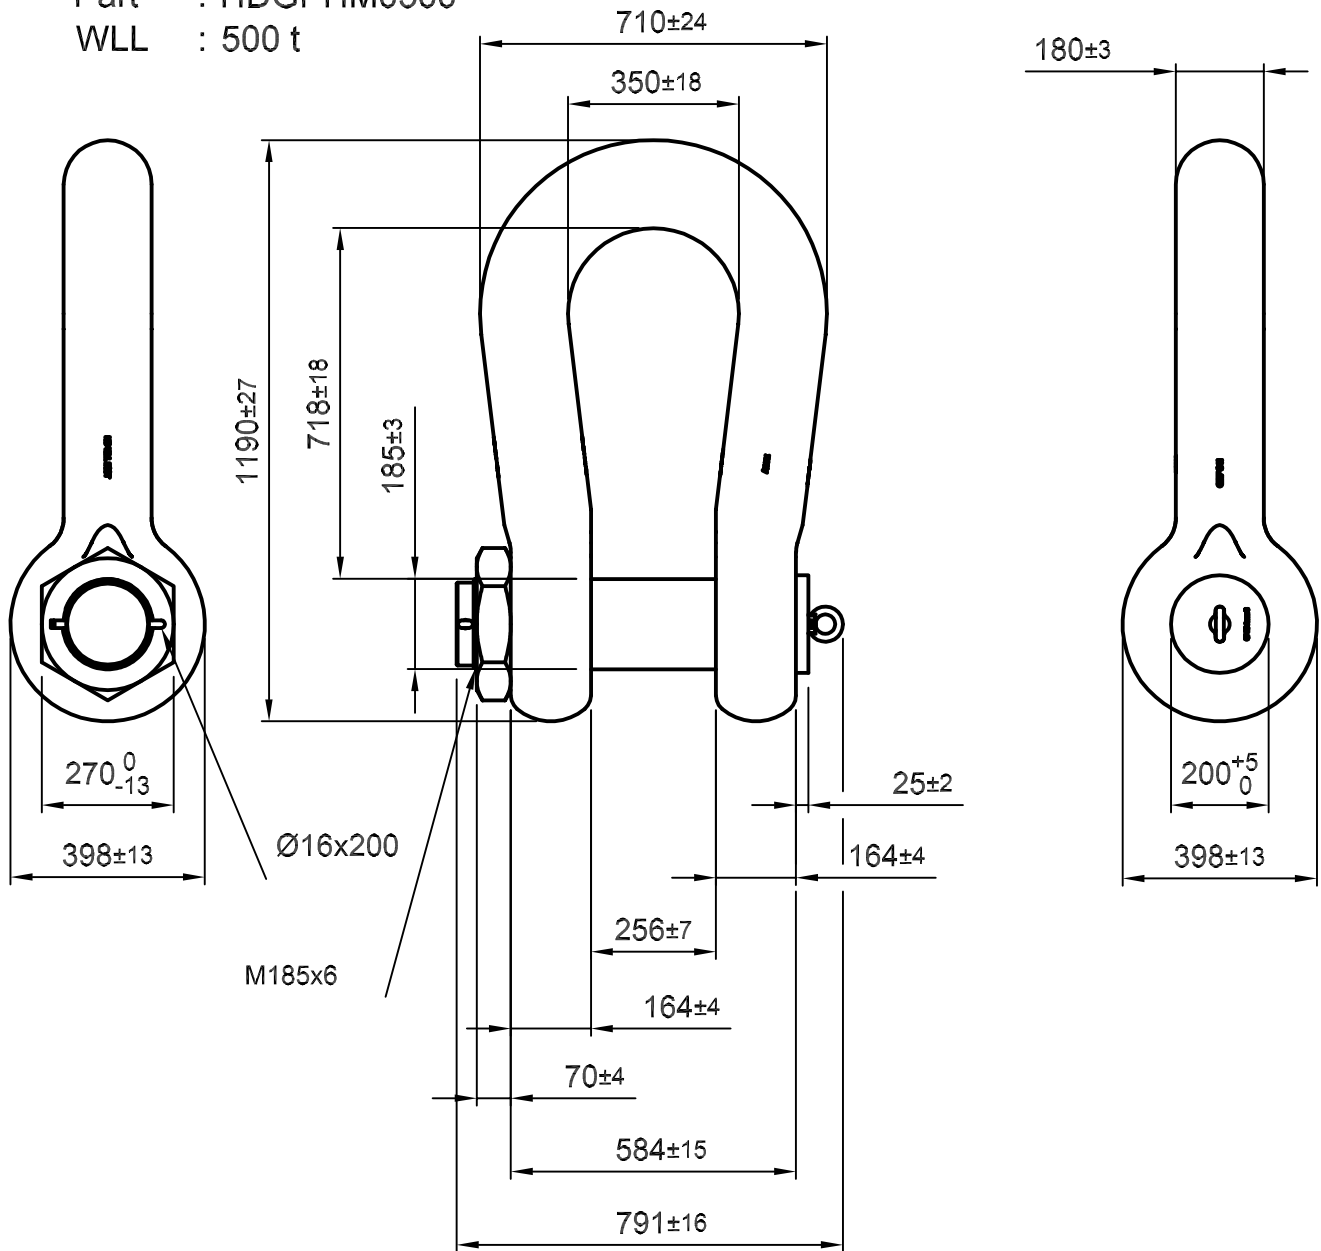

# Green Pin® Heavy Duty Shackles

Group : P-6036

Part : HDGPHM0500

WLL : 500 t

We reserve the right to make amendments on specifications in this drawing without prior notification.

P.O. Box 57, 3360 AB Sliedrecht  
(The Netherlands)  
Industrieweg 6, 3381 HJ Sliedrecht  
Tel. 0184-413300 Fax. 0184-413101

Title **Green Pin® Heavy Duty Shackles  
bow shackles with safety bolt**

Remark  
P-6036  
HDGPHM0500

Format	A4	
Scale	1:15	
Drawing number	5231	Rev.
		0