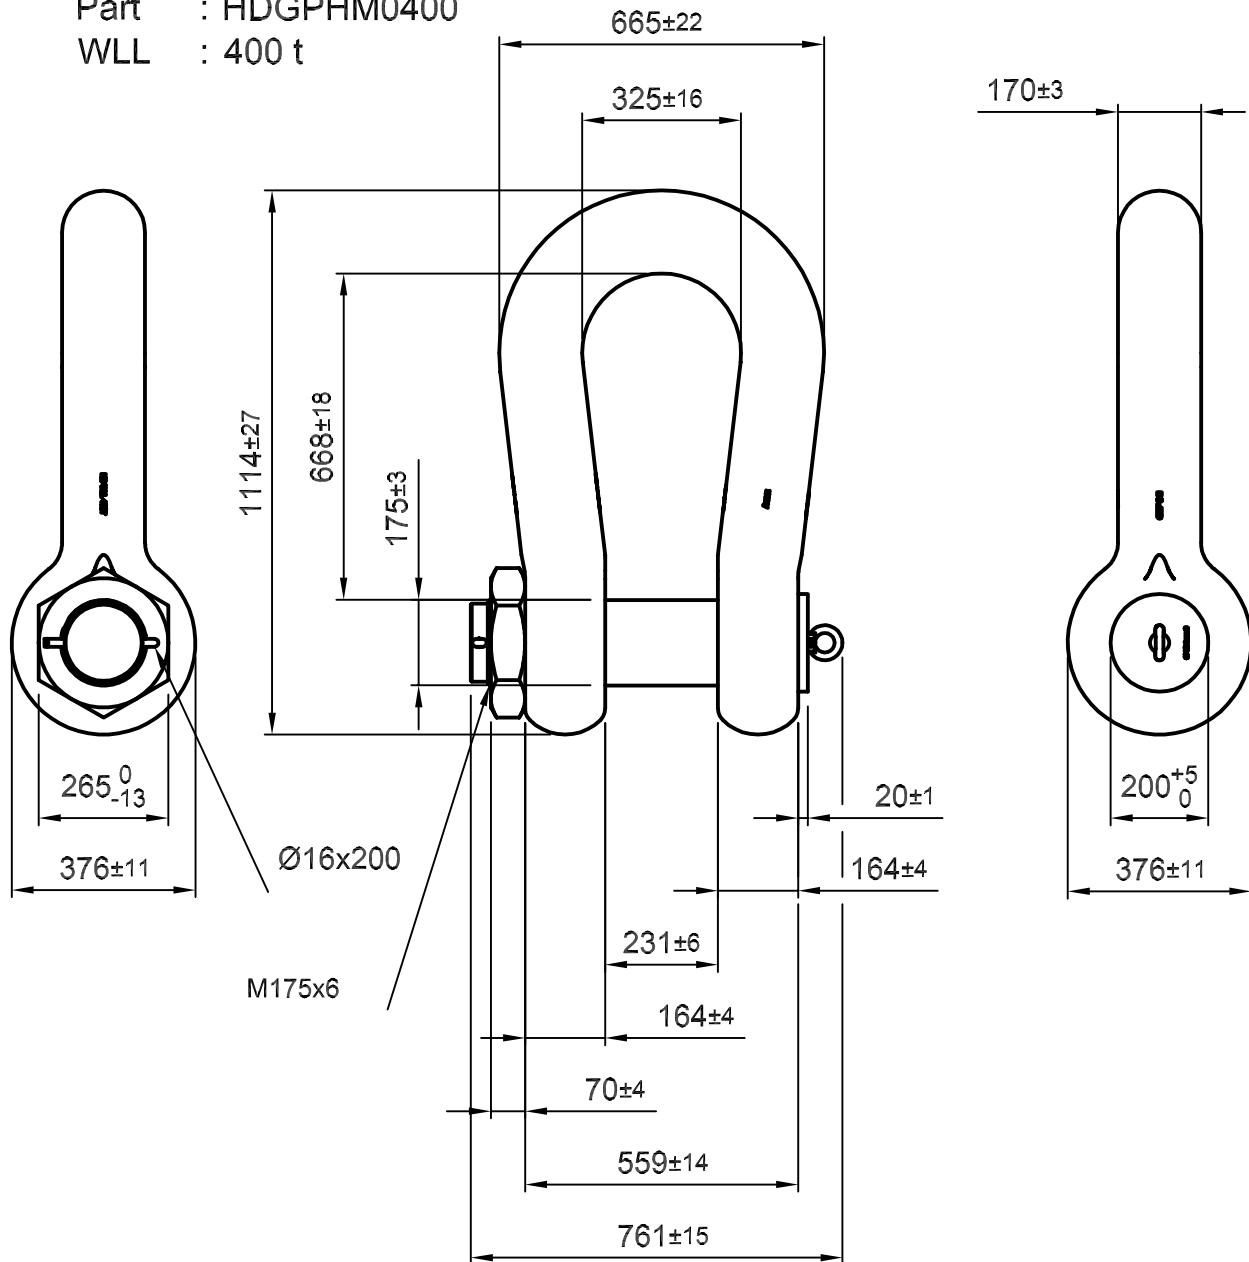

Green Pin® Heavy Duty Shackles

Group : P-6036

Part : HDGPHM0400

WLL : 400 t

We reserve the right to make amendments on specifications in this drawing without prior notification.

P.O. Box 57, 3360 AB Sliedrecht
(The Netherlands)
Industrieweg 6, 3361 HJ Sliedrecht
Tel. 0184-413300 Fax. 0184-413101

Format	A4	
Scale	1:15	
Drawing number	5230	Rev.
		0

Title	Green Pin® Heavy Duty Shackles bow shackles with safety bolt	Remark	P-6036 HDGPHM0400
-------	---	--------	----------------------