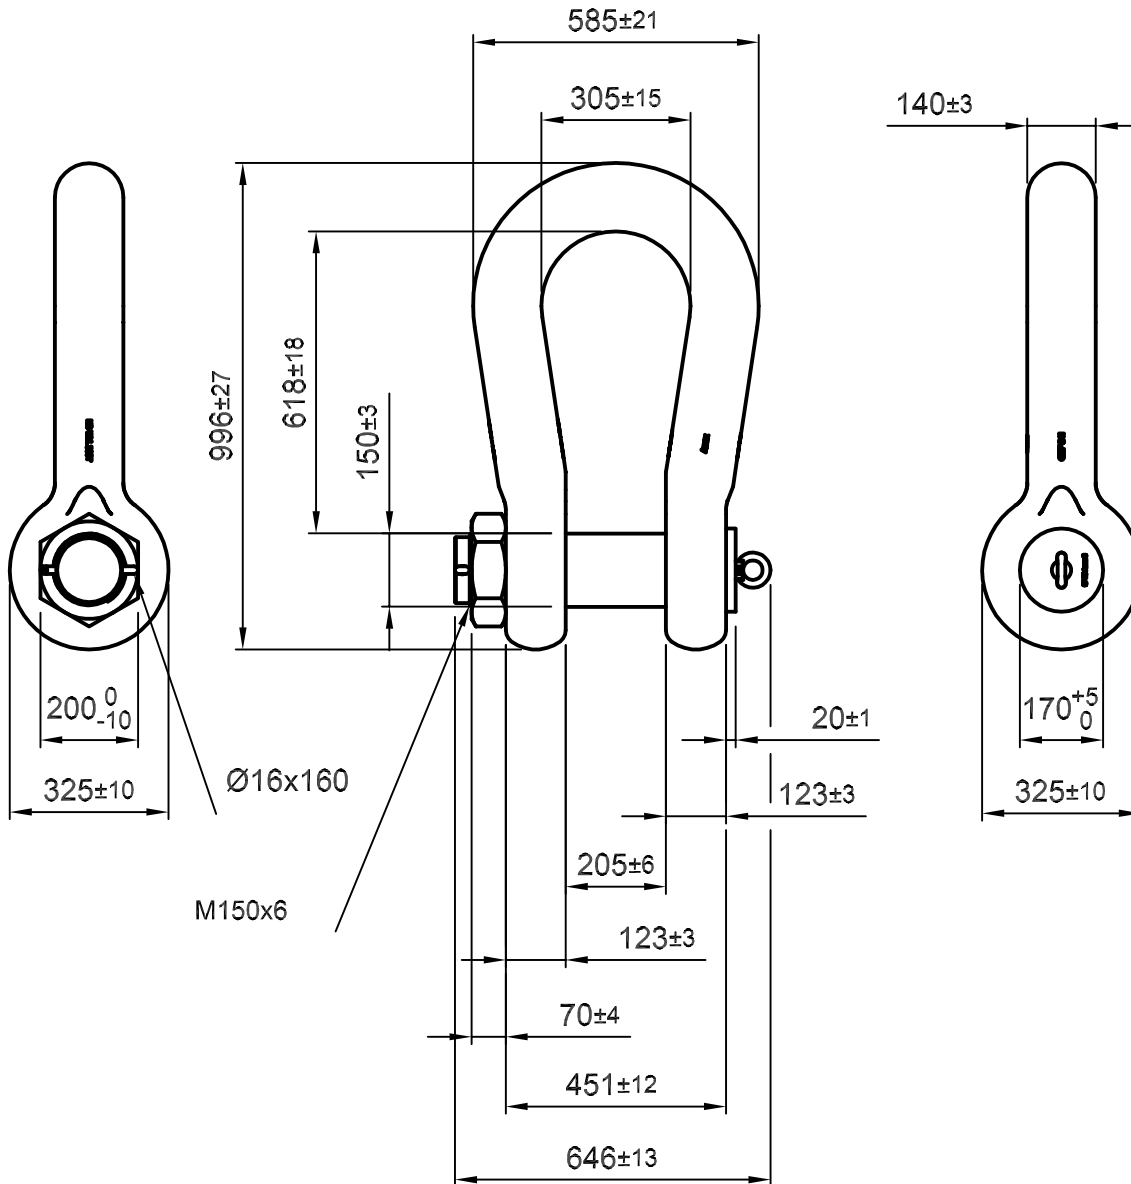

Green Pin® Heavy Duty Shackles

Group : P-6036

Part : HDGPHM0300

WLL : 300 t

We reserve the right to make amendments on specifications in this drawing without prior notification.

Rev.	Description	Date	Drawn
0	First Issue	18-11-09	H.T.

P.O. Box 57, 3360 AB Sliedrecht
(The Netherlands)
Industrieweg 6, 3361 HJ Sliedrecht
Tel. 0184-413300 Fax. 0184-413101

Title **Green Pin® Heavy Duty Shackles**
bow shackles with safety bolt

Remark
P-6036
HDGPHM0300

Format	A4	
Scale	1:15	
Drawing number	5229	Rev.
		0