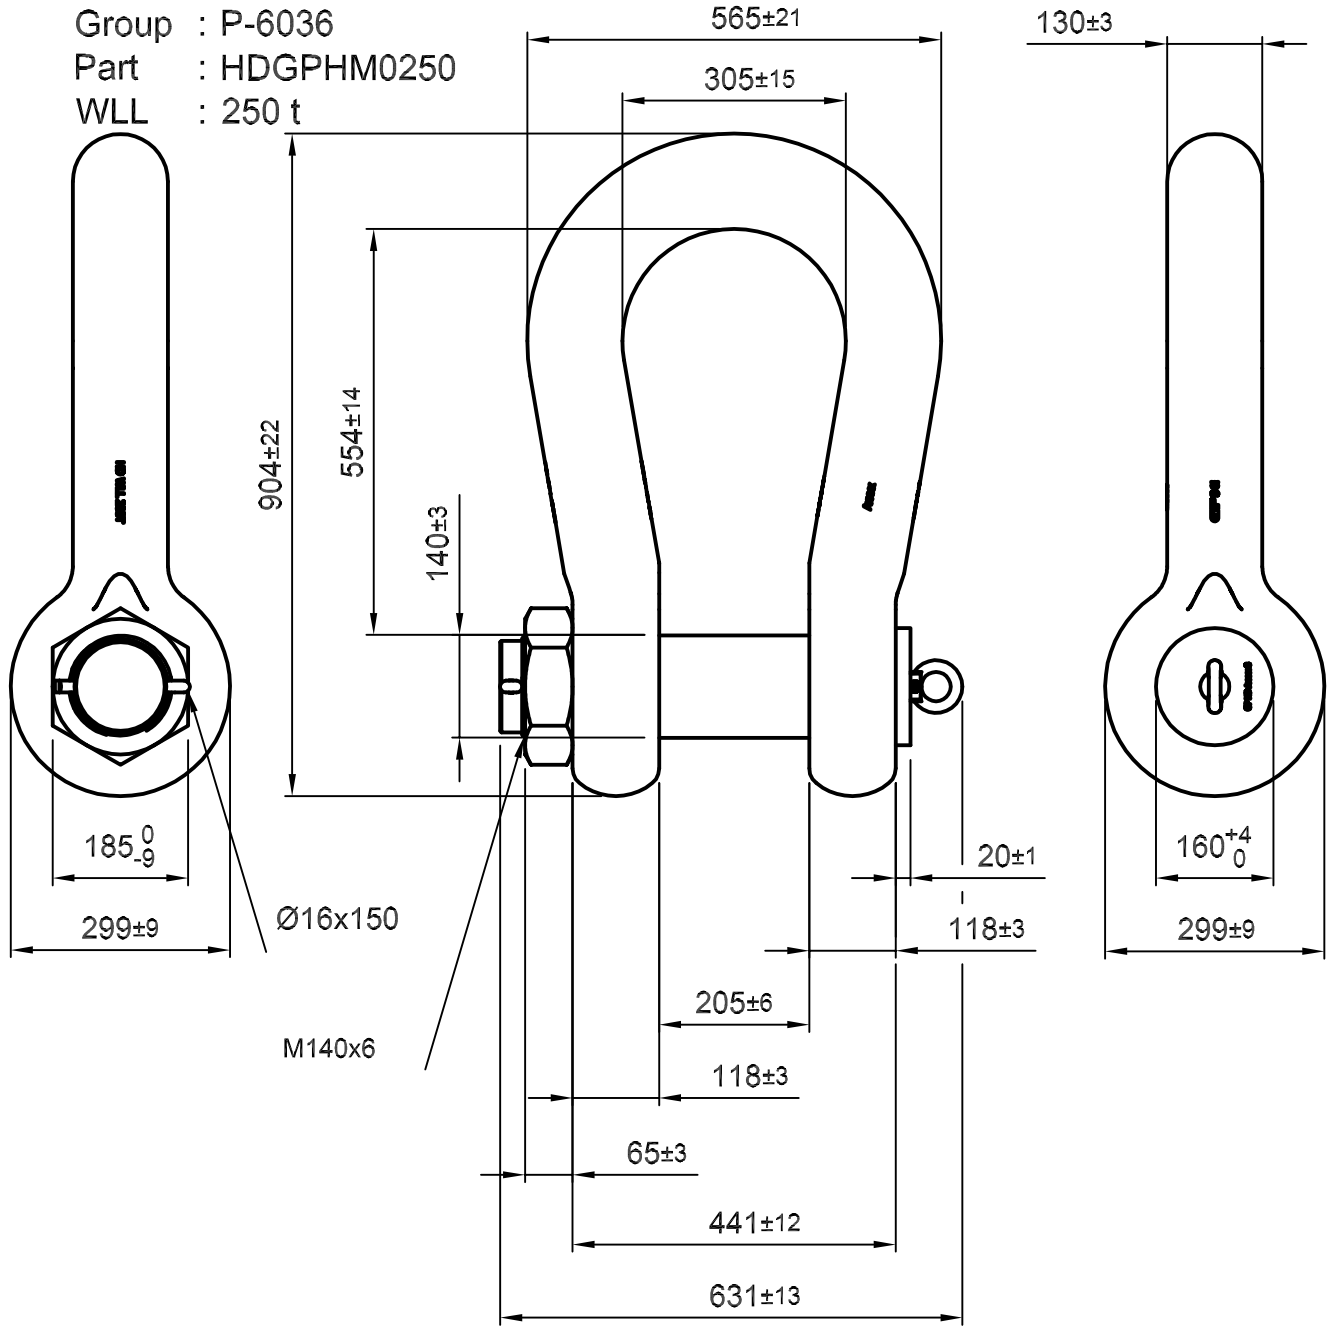

Green Pin® Heavy Duty Shackles

Group : P-6036

Part : HDGPHM0250

WLL : 250 t

A

B

C

D

E

A

B

C

D

E