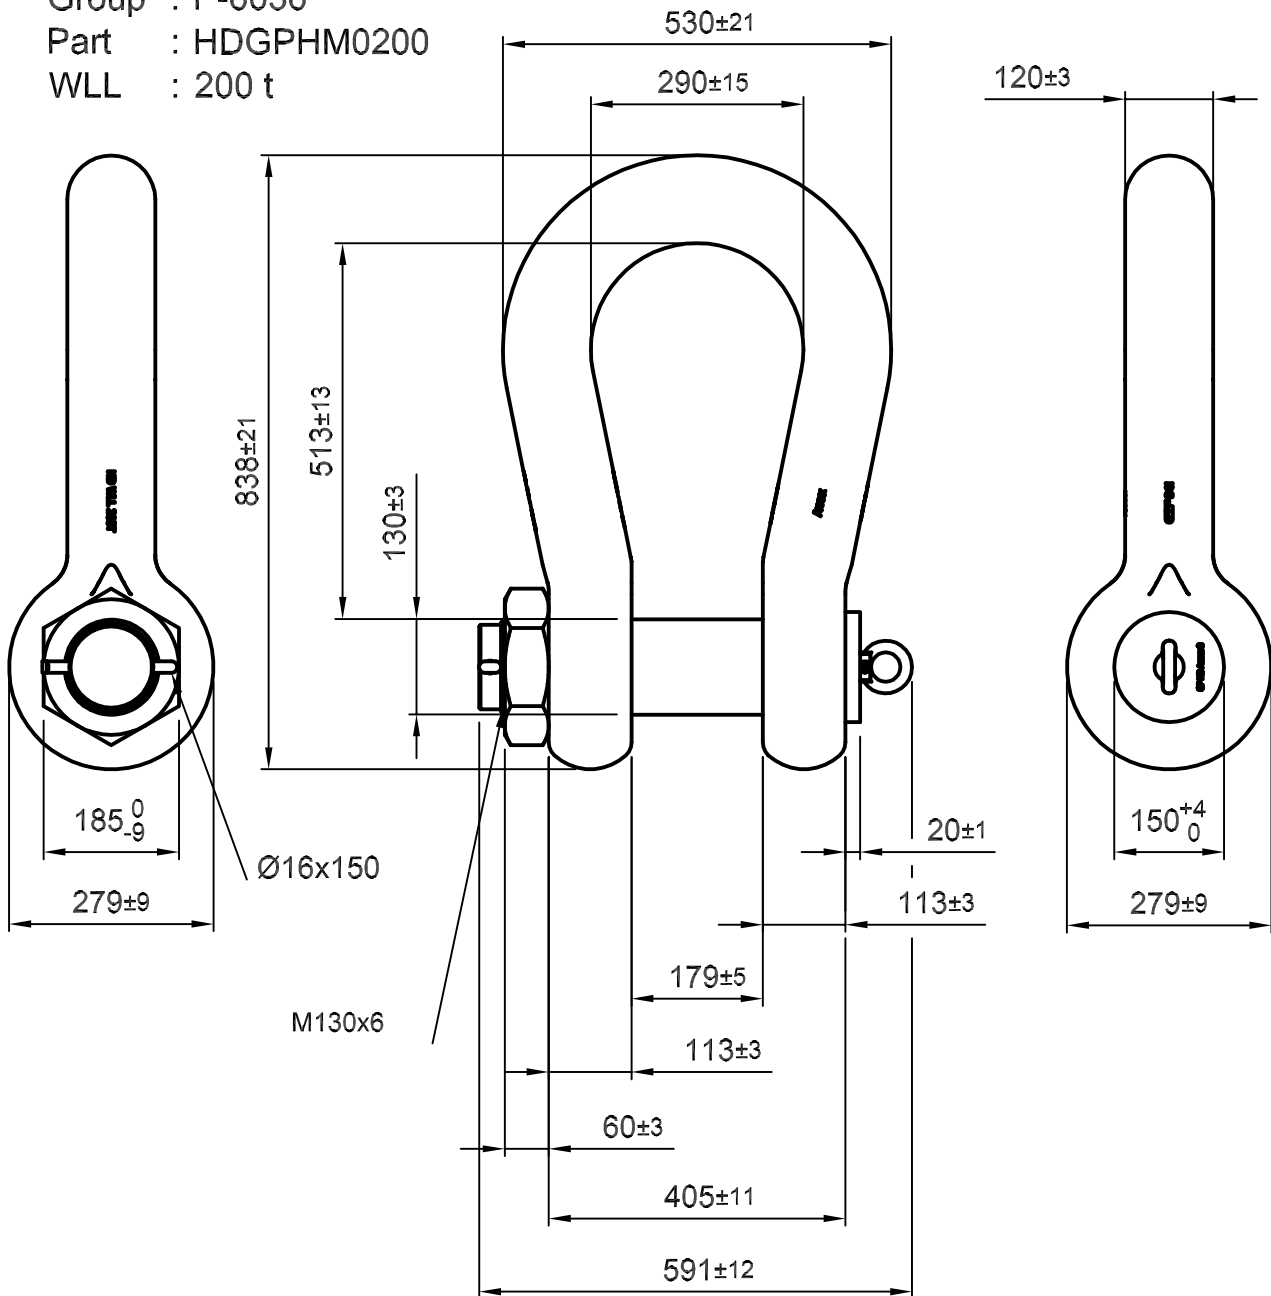

Green Pin® Heavy Duty Shackles

Group : P-6036

Part : HDGPHM0200

WLL : 200 t

We reserve the right to make amendments on specifications in this drawing without prior notification.

Rev.	Description	Date	Drawn
0	First Issue	18-11-09	H.T.

Title Green Pin® Heavy Duty Shackles
 bow shackles with safety bolt

Remark
 P-6036
 HDGPHM0200

Format A4	
Scale 1:10	
Drawing number 5227	Rev. 0