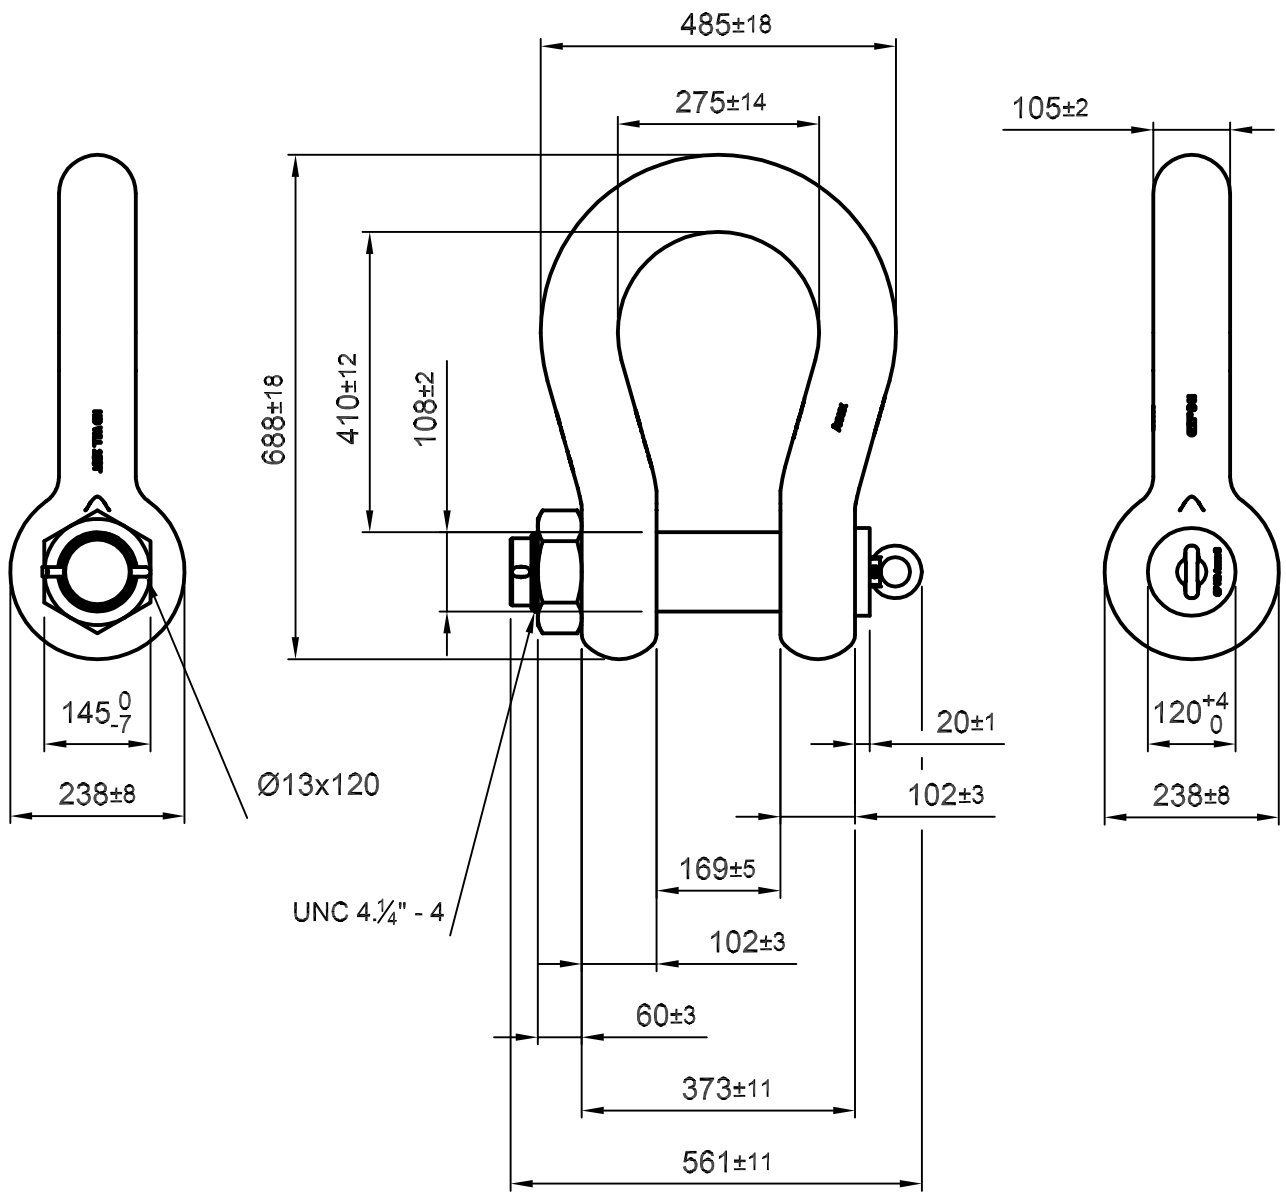

Green Pin® Heavy Duty Shackles

Group : P-6036

Part : HDGPHM0150

WLL : 150 t

A

A

B

B

C

C

D

D

E

E

F

F