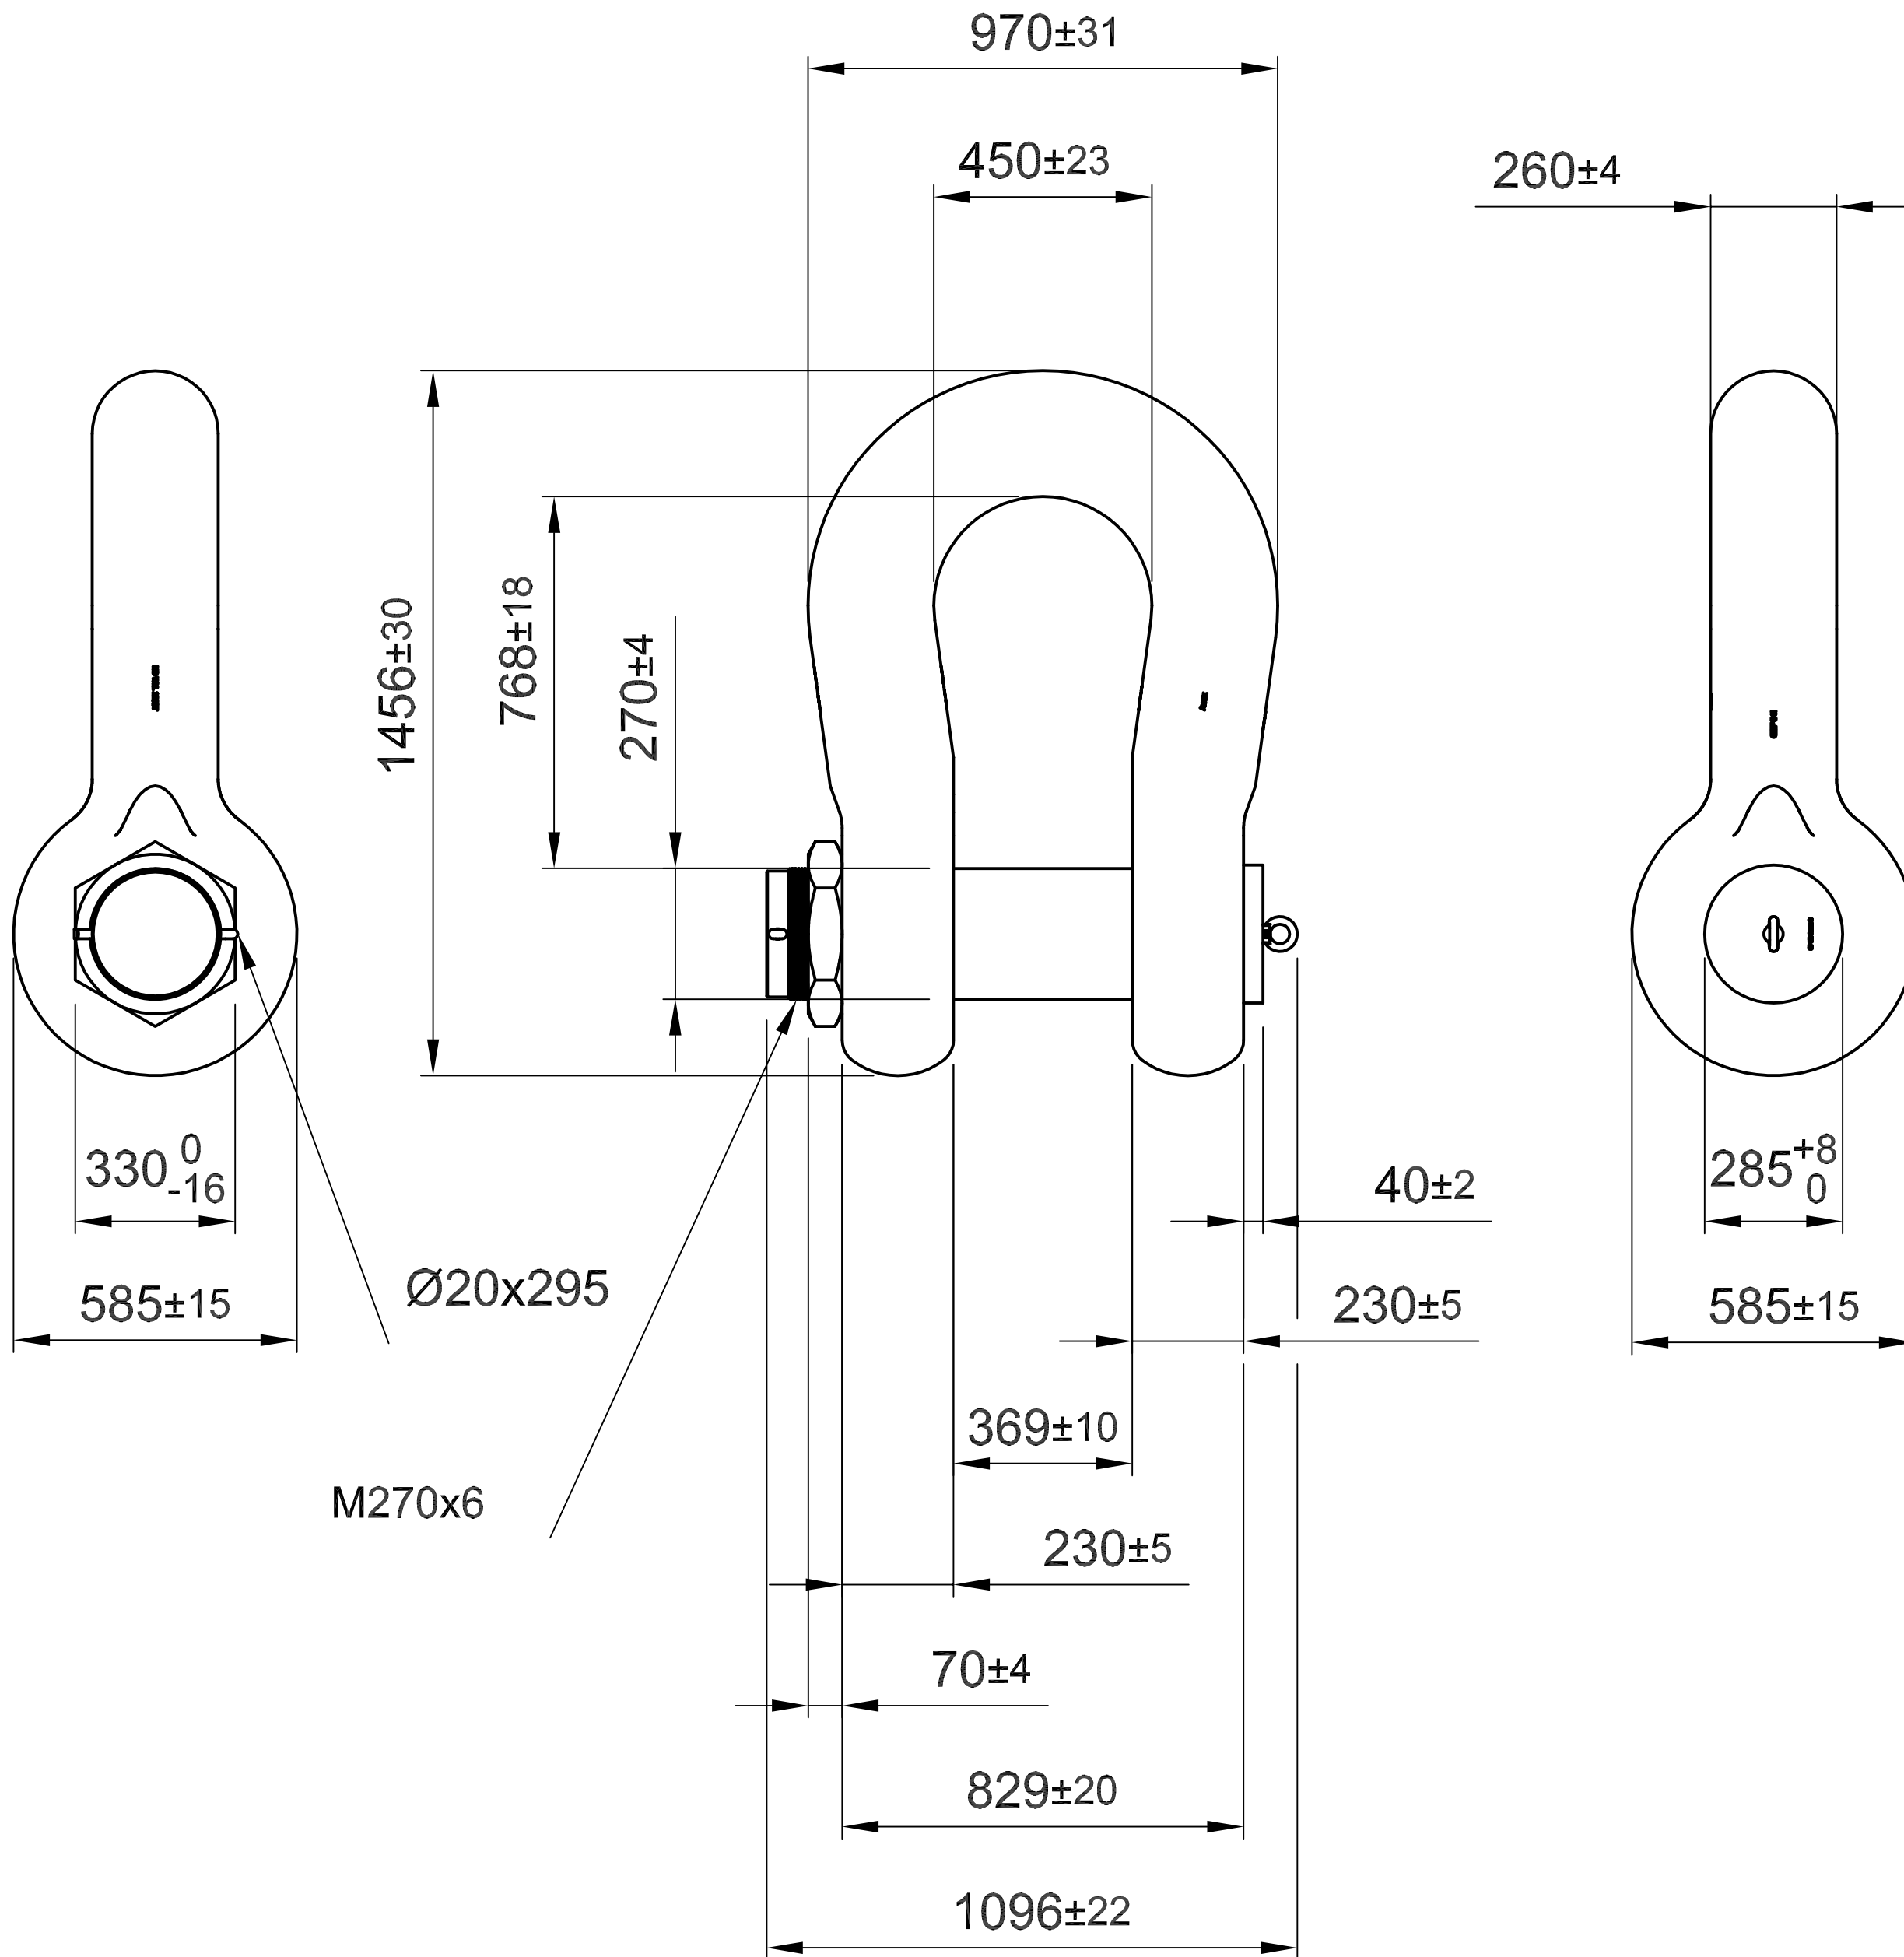

# Green Pin® Heavy Duty Shackles

Group : P-6036

Part : HDGPHM1250

WLL : 1250 t

We reserve the right to make amendments on specifications in this drawing without prior notification.

Rev.	Description	Date	Drawn
0	First Issue	18-11-09	H.T.

Format	A4	
Scale	1:25	
Drawing number	5237	Rev.
		0