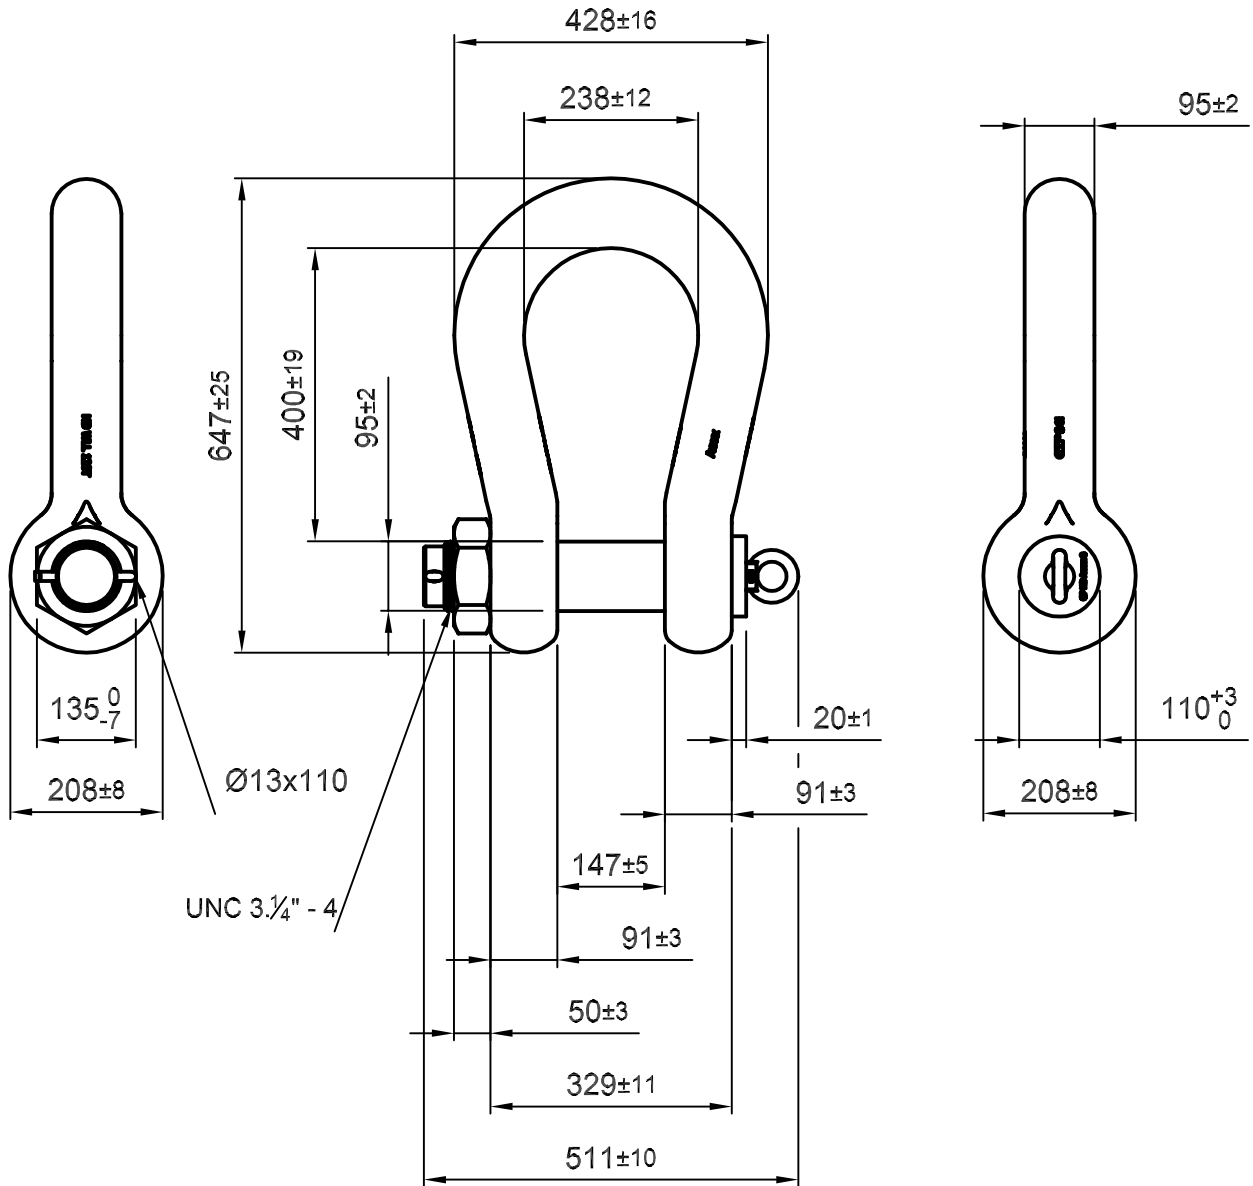

Green Pin® Heavy Duty Shackles

Group : P-6036

Part : HDGPHM0120

WLL : 120 t

We reserve the right to make amendments on specifications in this drawing without prior notification.

P.O. Box 57, 3360 AB Sliedrecht
(The Netherlands)
Industrieweg 6, 3361 HJ Sliedrecht
Tel. 0184-413300 Fax. 0184-413101

Format	A4	
Scale	1:10	
Drawing number	5225	Rev.
		0

Title	Green Pin® Heavy Duty Shackles bow shackles with safety bolt	Remark	P-6036 HDGPHM0120
-------	---	--------	----------------------